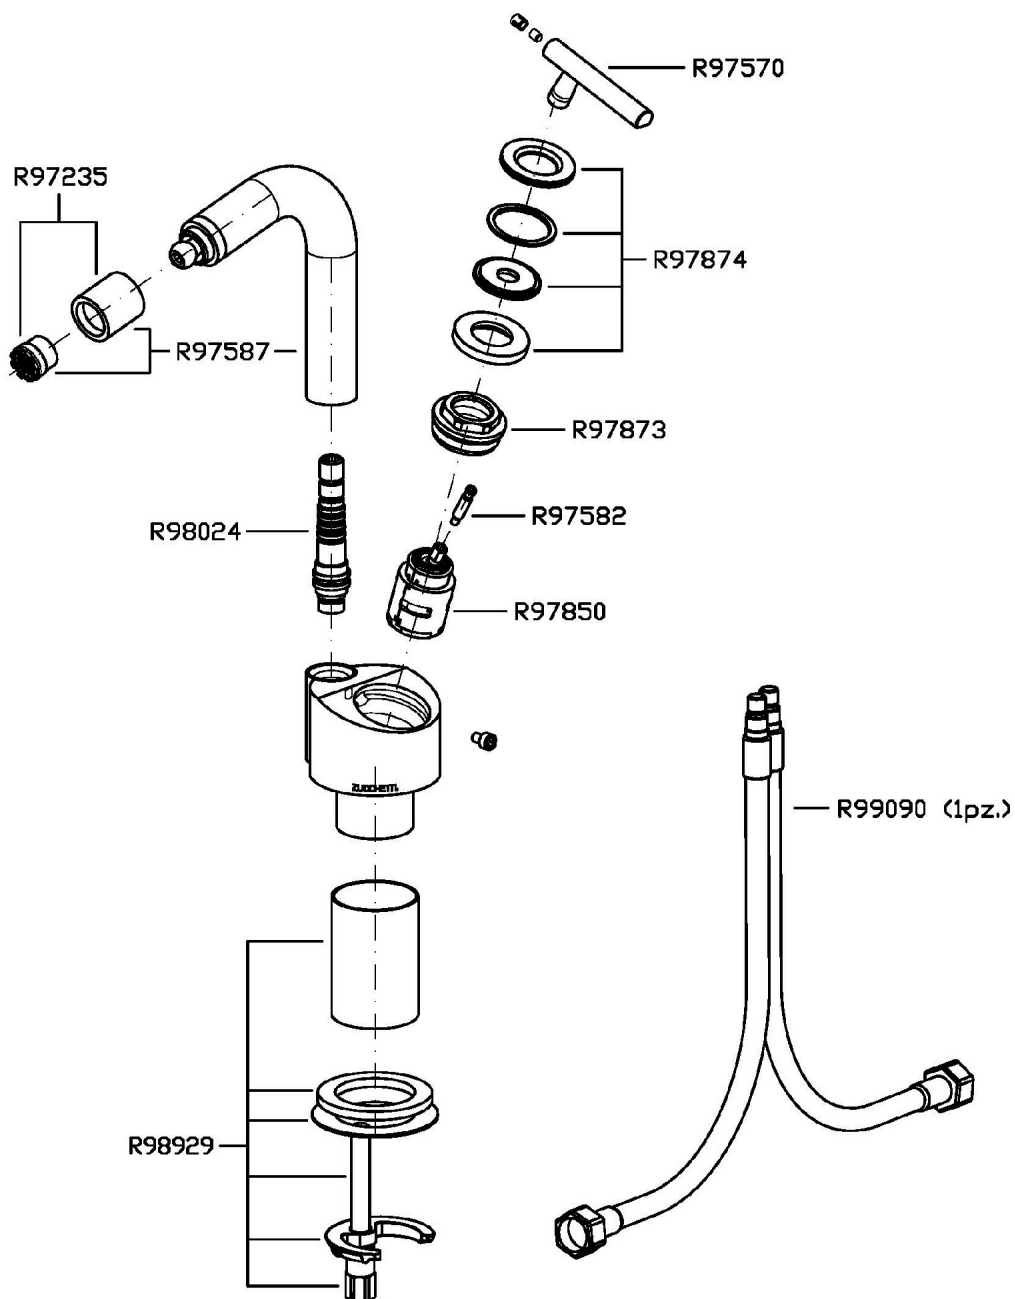

Single lever bidet mixer, swivel spout with aerator, flexible tails.

Finiture / Finishes

Cromo / Chrome

N7
Nero Soft Touch / Soft
Touch Black

CLOSER

ZCL306

Disegno Complessivo / Overall Drawing

CLOSER

ZCL306

Esplosi / Exploded

CLOSER

ZCL306 Portate / Flowrates (lt/min)

PRESSIONE PRESSURE	1 BAR	2 BAR	3 BAR	4 BAR	5 BAR
BIDET BIDET	3,7	5,2	6,5	7,5	8,2
P1					
P2					
P3					
P4					
P5					

CLOSER

ZCL306 Pesì e Misure / Weights and Sizes

Peso (Kg) Weight (lb)	1,81 (Kg)	3,990326 (lb)
Volume (dc3) - (in3)	7,5 (dc3)	0,000458 (in3)
h (mm) - (in)	90 (mm)	3,543309 (in)
L1 (mm) - (in)	250 (mm)	9,842525 (in)
L2 (mm) - (in)	333 (mm)	13,1102433 (in)