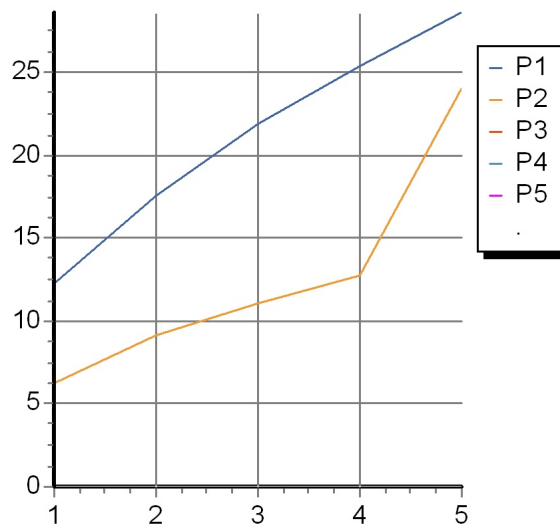

## AGUABLU

ZA5470 Portate / Flowrates (lt/min)

PRESSIONE PRESSURE	1 BAR	2 BAR	3 BAR	4 BAR	5 BAR
P1 BOCCA VASCA WALL SPOUT	12,2	17,6	21,9	25,4	28,6
P2 DOCCETTA HANDSHOWER	6,3	9,1	11	12,7	24
P3					
P4					
P5					

## AGUABLU

ZA5470 Pesì e Misure / Weights and Sizes

Peso ( Kg ) Weight ( lb )	6,15 ( Kg )	13,55829 ( lb )
Volume ( dc3 ) - ( in3 )	15,98 ( dc3 )	0,000975 ( in3 )
h ( mm ) - ( in )	90 ( mm )	3,543309 ( in )
L1 ( mm ) - ( in )	335 ( mm )	13,1889835 ( in )
L2 ( mm ) - ( in )	530 ( mm )	20,866153 ( in )